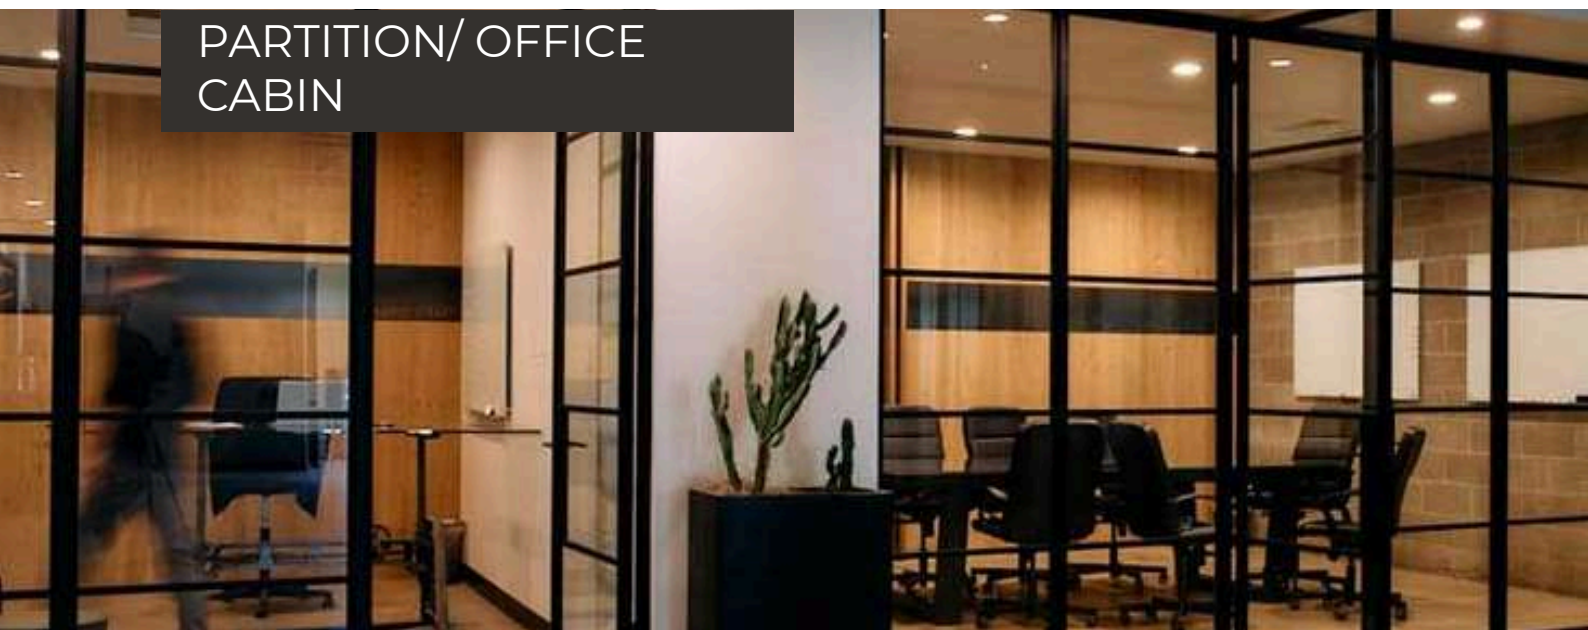

PARTITION/ OFFICE CABIN