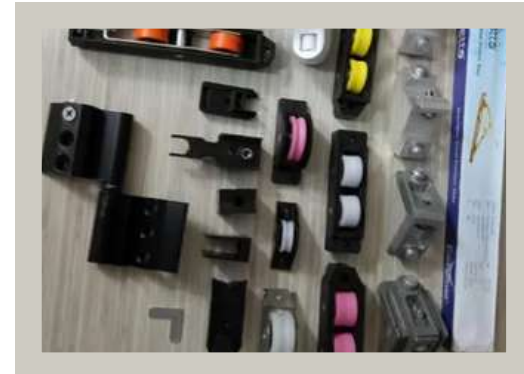

CASEMENT WINDOWS INSTALLATION

PARTITION/ OFFICE CABIN

OUR WORK PORTFOLIO

PROFILES WE ARE WORKING IN

aluminium

Jindal Aluminium

INDIA FOILS LIMITED

Accessories (Aluminium Handles)